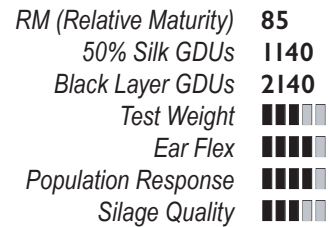

“R²: SUPERIOR ROOT DRIVEN RETURN ON INVESTMENT.”

KEY FEATURES

HFG0852 strong yields across environments, performing well in dryland lower yield environments due to toughness and flex. Moves north well. Very good late season intactness, staygreen, and Goss’s Wilt. Taller stature with medium ear placement and deep bronze colored kernels.

AGRONOMIC TRAITS

KEY CHARACTERISTICS

HFG0852 vs.	HYBRID	YIELD %	MOISTURE
	PIONEER P8210HR	110	1.2
	DEKALB DKC31-10	110	1.1
	DEKALB DKC34-82	106	0.1
	PIONEER P8673AM1	102	0.8

AREA OF ADAPTATION