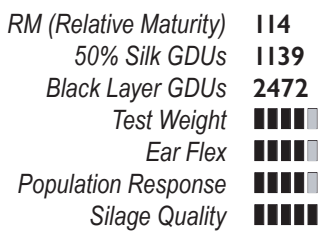

“R²: SUPERIOR ROOT DRIVEN RETURN ON INVESTMENT.”

KEY FEATURES

HFG1141 strong yields with consistent performance across environment and years. Excellent balance of health, stress tolerance, stay green, root strength and ear flex. Ideal kernel characteristics that distillers appreciate. White cob.

AGRONOMIC TRAITS

KEY CHARACTERISTICS

HFG1141 vs.	HYBRID	YIELD %	MOISTURE
	DEKALB DKC66-96	99	0.8
	INDUSTRY CHECK	97	0.0
	PIONEER P33D49	97	-0.3
	PIONEER PI498HR	99	1.5

ROOT SIGNATURE ROOTTRACKER™
Data unavailable.