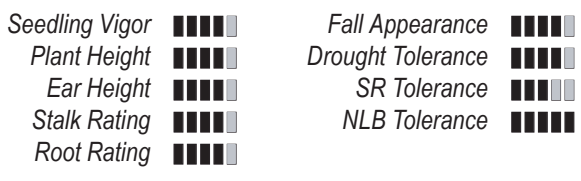

“R²: SUPERIOR ROOT DRIVEN RETURN ON INVESTMENT.”

KEY FEATURES

HFG1141 strong yields with consistent performance across environment and years. Excellent balance of health, stress tolerance, stay green, root strength and ear flex. Ideal kernel characteristics that distillers appreciate. White cob.

AGRONOMIC TRAITS

KEY CHARACTERISTICS

HFG1141 vs.	HYBRID	YIELD %	MOISTURE
	DEKALB DKC66-96	99	0.8
	INDUSTRY CHECK	97	0.0
	PIONEER P33D49	97	-0.3
	PIONEER PI498HR	99	1.5

ROOT SIGNATURE ROOTTRACKER™
Data unavailable.