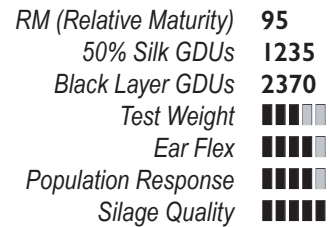

KEY CHARACTERISTICS