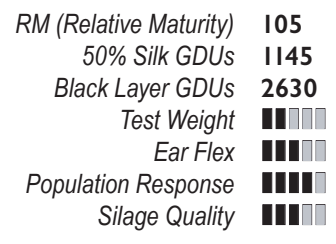

“R²: SUPERIOR ROOT DRIVEN RETURN ON INVESTMENT.”

KEY FEATURES

HFGI051 high yielding new product. Top-end yield across years with good tolerance to Tar Spot, NLB, and Goss’s Wilt. Tall stature with medium ear height. Broadly adapted from E to W.

AGRONOMIC TRAITS

KEY CHARACTERISTICS

HFGI051 vs.	HYBRID	YIELD %	MOISTURE
	PIONEER P0157	111	1.2
	PIONEER P0506	109	0.5
	PIONEER P0688	104	0.3
	DEKALB DKC56-45	102	0.1

AREA OF ADAPTATION