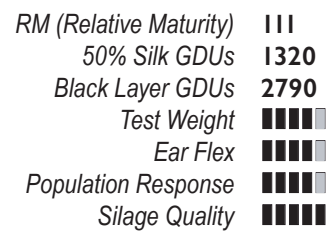

KEY CHARACTERISTICS