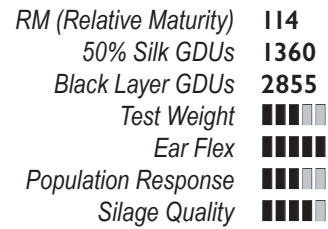

KEY CHARACTERISTICS