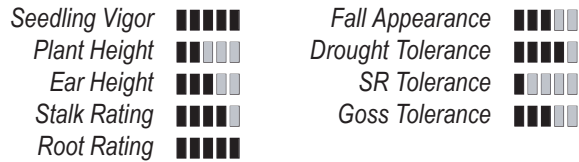

“R²: SUPERIOR ROOT DRIVEN RETURN ON INVESTMENT.”

KEY FEATURES

HFG1143 outstanding and consistent yields across environments and years. Shorter stature hybrid that canopies quickly with good stalk, excellent roots, and strong seedling vigor. This hybrid has medium ear height with strong ear flex. Food grade.

AGRONOMIC TRAITS

KEY CHARACTERISTICS

HFG1143 vs.	HYBRID	YIELD %	MOISTURE
	DEKALB DK62-06	104	1.0
	INDUSTRY CHECK	104	0.1
	INDUSTRY CHECK	101	-0.5
	DEKALB DKC64-85	99	-3.5

AREA OF ADAPTATION