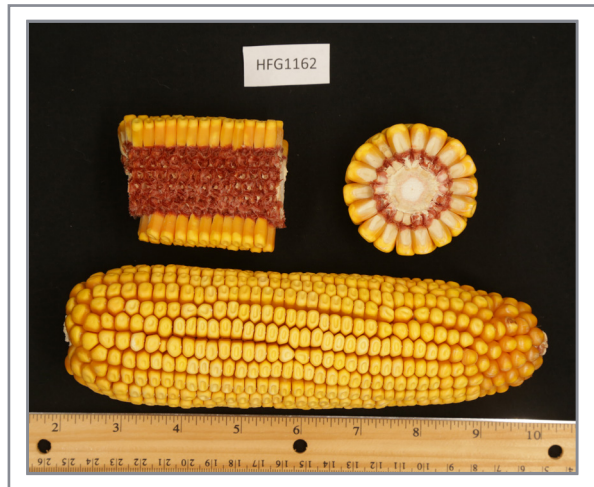

“R²: SUPERIOR ROOT DRIVEN RETURN ON INVESTMENT.”

KEY FEATURES

HFG1162 full season yield leader loaded with eye appeal. Consistent performance across environments and years. Widely adapted with a strong disease package including Goss's Wilt. Very good canopy and husk coverage. Medium ear height with excellent flex. Food grade.

AGRONOMIC TRAITS

KEY CHARACTERISTICS

HFG1162 vs.	HYBRID	YIELD %	MOISTURE
	DEKALB DK64-32	101	0.8
	DEKALB DKC64-34	99	0.8
	PIONEER PI563	98	0.9
	INDUSTRY CHECK	101	-0.1

AREA OF ADAPTATION