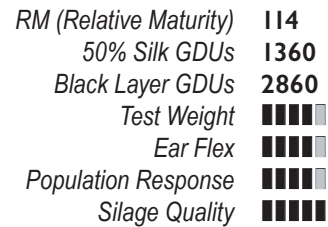

“R²: SUPERIOR ROOT DRIVEN RETURN ON INVESTMENT.”

KEY FEATURES

HFG1162 full season yield leader loaded with eye appeal. Consistent performance across environments and years. Widely adapted with a strong disease package including Goss's Wilt. Very good canopy and husk coverage. Medium ear height with excellent flex. Food grade.

AGRONOMIC TRAITS

KEY CHARACTERISTICS

HFG1162 vs.	HYBRID	YIELD %	MOISTURE
	DEKALB DK64-32	101	0.8
	DEKALB DKC64-34	99	0.8
	PIONEER PI563	98	0.9
	INDUSTRY CHECK	101	-0.1

AREA OF ADAPTATION