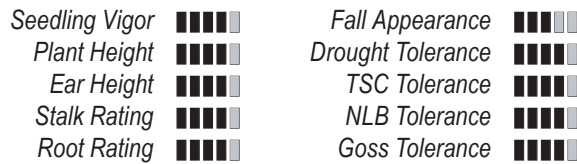

“R²: SUPERIOR ROOT DRIVEN RETURN ON INVESTMENT.”

KEY FEATURES

HFG1051 Top-end yield across years with good tolerance to Tar Spot, NLB, and Goss's Wilt. Flex ear style with excellent girth and deep kernels. Tall stature with medium ear height. Broadly adapted from E to W.

AGRONOMIC TRAITS

KEY CHARACTERISTICS

HFG1051 vs.	HYBRID	YIELD %	MOISTURE
	PIONEER P0220	108	0.2
	PIONEER P0506	109	0.5
	PIONEER P0688	104	-0.6
	DEKALB DKC55-85	106	0.4

AREA OF ADAPTATION