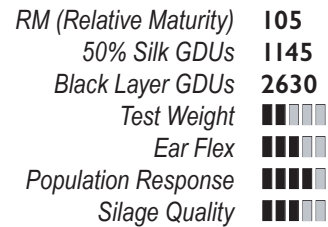

“R²: SUPERIOR ROOT DRIVEN RETURN ON INVESTMENT.”

KEY FEATURES

HFG1051 Top-end yield across years with good tolerance to Tar Spot, NLB, and Goss's Wilt. Flex ear style with excellent girth and deep kernels. Tall stature with medium ear height. Broadly adapted from E to W.

AGRONOMIC TRAITS

KEY CHARACTERISTICS

HFG1051 vs.	HYBRID	YIELD %	MOISTURE
	PIONEER P0220	108	0.2
	PIONEER P0506	109	0.5
	PIONEER P0688	104	-0.6
	DEKALB DKC55-85	106	0.4

AREA OF ADAPTATION