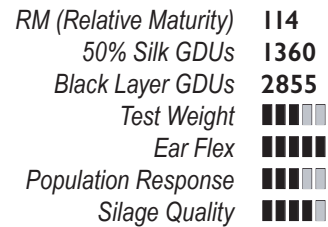

“R²: SUPERIOR ROOT DRIVEN RETURN ON INVESTMENT.”

KEY FEATURES

HFG1142 industry leading yield performance over multiple years. Strong western performance with good southern movement. Full canopied hybrid adapts well to moderate populations with strong ear flex. Excellent tolerance to Southern Rust and Goss's Wilt.

AGRONOMIC TRAITS

KEY CHARACTERISTICS

HFG1142 vs.	HYBRID	YIELD %	MOISTURE
	PIONEER P1197	101	1.5
	DEKALB DKC64-32	102	0.3
	DEKALB DKC64-34	101	0.4
	DEKALB DKC63-90	100	1.8

AREA OF ADAPTATION