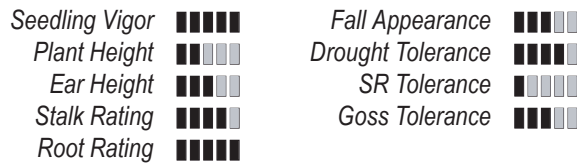

“R²: SUPERIOR ROOT DRIVEN RETURN ON INVESTMENT.”

KEY FEATURES

HFG1143 outstanding and consistent yields across environments and years. Shorter stature hybrid that canopies quickly with good stalk, excellent roots, and strong seedling vigor. This hybrid has medium ear height with strong ear flex. Food grade.

AGRONOMIC TRAITS

KEY CHARACTERISTICS

HFG1143 vs.	HYBRID	YIELD %	MOISTURE
	DEKALB DK62-06	104	1.0
	INDUSTRY CHECK	104	0.1
	INDUSTRY CHECK	101	-0.5
	DEKALB DKC64-85	99	-3.5

AREA OF ADAPTATION