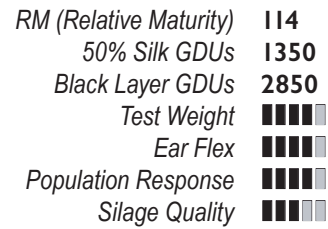

“R²: SUPERIOR ROOT DRIVEN RETURN ON INVESTMENT.”

KEY FEATURES

HFG1143 outstanding and consistent yields across environments and years. Shorter stature hybrid that canopies quickly with good stalk, excellent roots, and strong seedling vigor. This hybrid has medium ear height with strong ear flex. Food grade.

AGRONOMIC TRAITS

KEY CHARACTERISTICS

HFG1143 vs.	HYBRID	YIELD %	MOISTURE
	DEKALB DK62-06	104	1.0
	INDUSTRY CHECK	104	0.1
	INDUSTRY CHECK	101	-0.5
	DEKALB DKC64-85	99	-3.5

AREA OF ADAPTATION