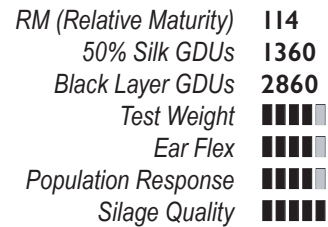

“R²: SUPERIOR ROOT DRIVEN RETURN ON INVESTMENT.”

KEY FEATURES

HFG1162 full season yield leader loaded with eye appeal. Consistent performance across environments and years. Widely adapted with a strong disease package including Goss's Wilt. Very good canopy and husk coverage. Medium ear height with excellent flex. Food grade.

AGRONOMIC TRAITS

KEY CHARACTERISTICS

HFG1162 vs.	HYBRID	YIELD %	MOISTURE
	DEKALB DK64-32	105	0.4
	DEKALB DKC64-34	99	0.8
	PIONEER P1197	104	1.6
	PIONEER P1563	98	0.9

AREA OF ADAPTATION